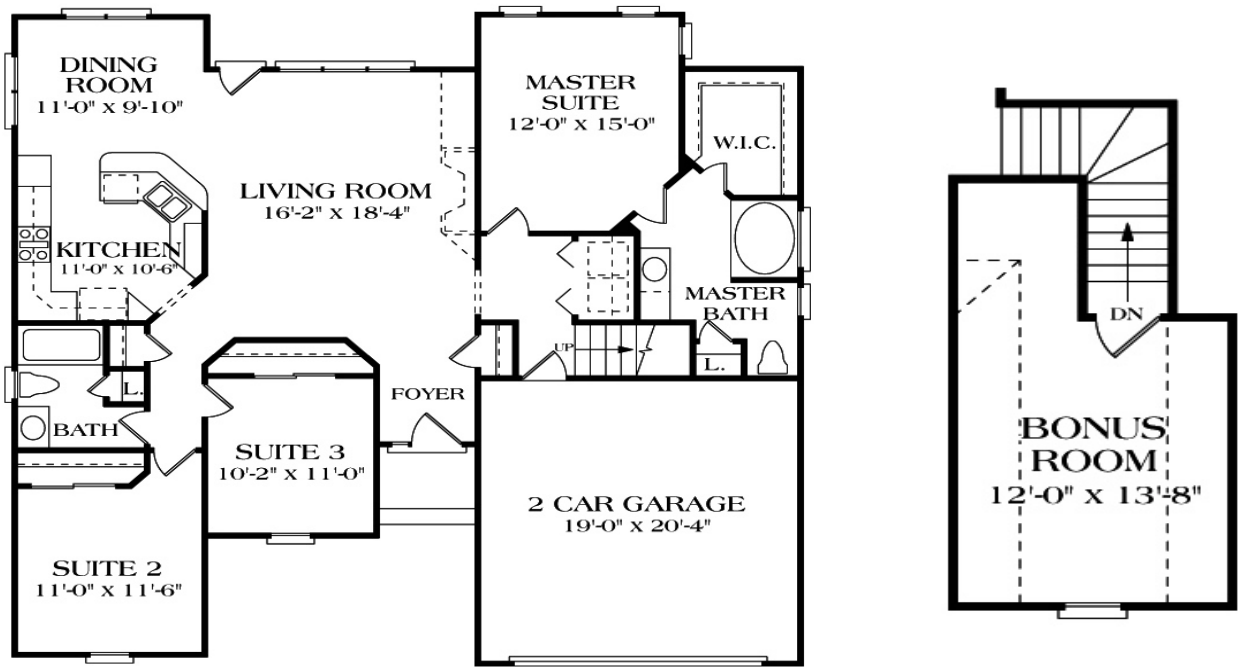

THE KAILEE

About The Property

This lovely starter home combines affordability with functionality. A wall of windows in the living room give an airy and spacious feeling. To the right of the living room, you'll find the master suite with large walk-in closet and master bath.

- New Construction
- Great Room Concept
- 3 Bedrooms, 2 Bathrooms
- Optional Bonus Room
- Two Car Garage

Square Footage

Total	1714
First Floor	1458
Garage	405
Bonus Room	256

Dimensions

Width	47'-0"
Depth	40'-4"

Square footage may vary based upon lot size.

SITE MAP

THE KAILEE